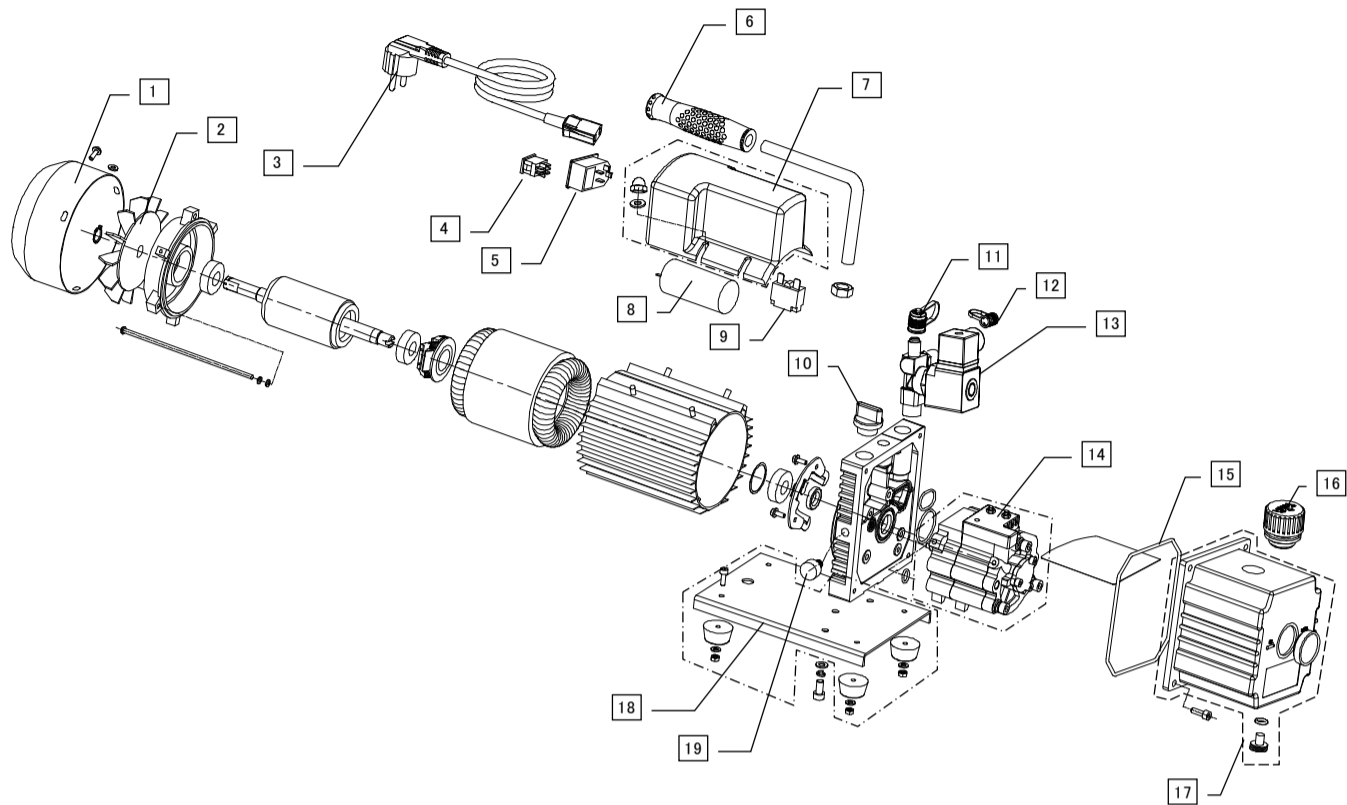

2CFM Eco

2CFM Eco

#	CODE No.	PARTS	QTTY	REMARK
1	WV310200110	FAN COVER	1	
2	WV310190103	FAN	1	
3	WV310390103	POWER SUPPLY CORD 1.8m 3P INLET TYPE	1	
4	WV310470051	SWITCH	1	
5	WV310480202	SOCKET	1	
6	WV310340101	HANDLE COVER	1	
7	WV2019	JUNCTION BOX ASSY	1	
8	WV310490103	CAPACITOR 150 μ F	1	
9	WV310411003	BREAKER 7A	1	
10	WV2039	EXHAUST AND OIL FILL PLUG ASSY	1	
11	71018	1/4" FLARE CAP	1	
12	RC005	5/16" FLARE CAP	1	
13	WV2055-220	SOLENOID VALVE w/ 1/4 & 5/16	1	
14	WV2035	PUMP ASSEMBLY 2CFM	1	
15	WV300310005	O RING ϕ 130x2.65d	1	
16	WV2039	EXHAUST AND OIL FILL PLUG ASSY	1	
17	WV2038	OIL HOUSING ASSY	1	
18	WV2050	BASE ASSY	1	
19	WV2051	GAS BALLAST VALVE ASSY	1	
	WV220M-220	2CFM ECO MOTOR ASSY UNIT	1	