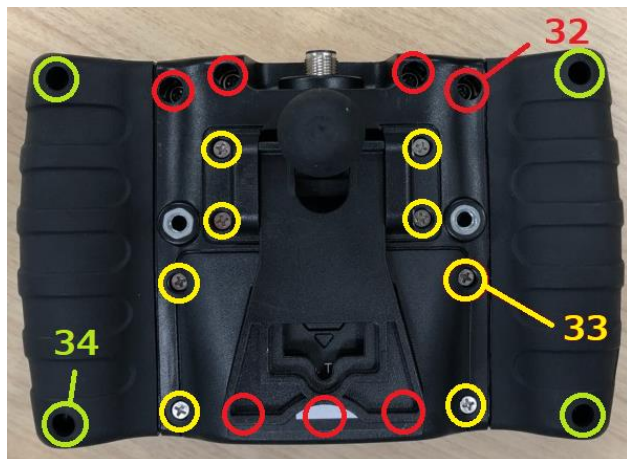

DRUM

Ref.No	Code No	Description	Qty	Remark
1~12 +A+B	TH820	Camera Cable 2820 Drum set	1	Set
1+11+12	TH821	Drum 2820	1	Without Cable
2	TH822	Cable 2820 without Camera	1	Without Camera
2+10	TH812	Cable 2820 with Camera	1	With Camera
3	TH295	Slip Ring 10B	1	2515, 2820 共通
4	TH813	Curly Extension Cable	1	
5	TH825	Mounting Ball 2820	1	
6	TH826	Mounting Clamp 2820	1	
7	TH827	Camera Holder 2820	1	With fix screw
8	TH815	Omega Ring	1	
9	TH828	Rubber Pad	4	
11	SS0486	Drum Logo Label 2820	1	
12	SS0489	Drum Machine Label 2820	1	
14	80215	Hex Cap Bolt M3x8	3	
A	TH814	Aluminum Case 2820	1	
B	TH830	Carton Box 2820	1	
C	TH003	AV Cable	1	L:2m
D	IM0504	Operation Manual	1	
	TH823	Meter Counter PCBA 2820	1	

CAMERA

Ref.No	Code No	Description	Qty	Remark
A	TH832	Camera Set 2820	1	Set
8	TH833	Camera Lens 2820	1	Lens only
9	TH834	Connector 2820	1	
10	TH835	Plated Pad PCB 2820	1	
11	TH836	Spacer 2820	1	
12	TH837	Setting Screw M2x2SUS	1	
13	TH838	O-ring for Camera 2820	1	

BODY

CLEAR SCOPE 2820

Ref.No	Code No	Description	Qty	Remark
A	TH811	Clear Scope 2820 Body Unit	1	Set
1+10+8	TH839	Front Cover 2820 Assembly	1	
17	TH840	Front Glass O-ring 2820	1	
19	TH841	Front Glass 2820	1	
18	TH842	Film Switch 2820	1	
24	TH843	Switch PCBA 2820	1	
20	TH844	LCD Panel 2820	1	
3	TH845	PCB Support Stand 2820	1	
21+22+23	TH846	Main PCBA 2820	1	
16	TH847	Frame O-ring 2820	1	
12	TH848	Side Rubber Cover 2820	1	
15	TH849	8pin Connector 2820	1	
14	TH850	Battery 2820 (3500mAh 3.7V)	1	
13	TH851	Battery Cover O-ring 2820	1	
4	TH852	Battery Cover 2820	1	
5+6+7	TH853	Monitor Stand 2820	1	
2+9+11	TH854	Monitor Back Cover 2820	1	
25	SS0487	Body Unit Machine Label 2820	1	
26	TH855	Cable A 2820	1	To connect 21& 22
27	TH856	Cable B 2820	1	To connect 21& 24
28	TH857	Cable C 2820	1	To connect 21& 14
29	TH858	Screw M2.3x6	10	
30	TH859	Screw M2.8x8	2	
31	TH860	Screw M3x8	11	
32	TH861	Screw M3x12	7	
33	TH862	Screw M3x10	8	
34	TH863	Screw M3x12 Magnetism	4	