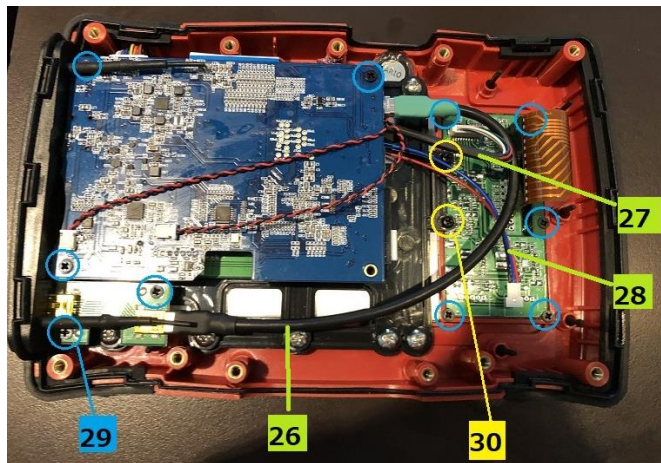

DRUM

Ref.No	Code No	Description	Qty	Remark
1~12 +A+B	TH820	Camera Cable 2820 Drum set	1	Set
1+11+12	TH821	Drum 2820	1	Without Cable
2	TH822	Cable 2820 without Camera	1	Without Camera
2+10	TH812	Cable 2820 with Camera	1	With Camera
3	TH295	Slip Ring 10B	1	2515, 2820 共通
4	TH813	Curly Extension Cable	1	
5	TH825	Mounting Ball 2820	1	
6	TH826	Mounting Clamp 2820	1	
7	TH827	Camera Holder 2820	1	With fix screw
8	TH815	Omega Ring	1	
9	TH828	Rubber Pad	4	
11	SS0486	Drum Logo Label 2820	1	
12	SS0489	Drum Machine Label 2820	1	
14	80215	Hex Cap Bolt M3x8	3	
A	TH814	Aluminum Case 2820	1	
B	TH830	Carton Box 2820	1	
C	TH003	AV Cable	1	L:2m
D	IM0504	Operation Manual	1	
	TH823	Meter Counter PCBA 2820	1	

CAMERA

Ref.No	Code No	Description	Qty	Remark
A	TH832	Camera Set 2820	1	Set
8	TH833	Camera Lens 2820	1	Lens only
9	TH834	Connector 2820	1	
10	TH835	Plated Pad PCB 2820	1	
11	TH836	Spacer 2820	1	
12	TH837	Setting Screw M2x2SUS	1	
13	TH838	O-ring for Camera 2820	1	

BODY

CLEAR SCOPE 2820

Ref.No	Code No	Description	Qty	Remark
A	TH811	Clear Scope 2820 Body Unit	1	Set
1+10+8	TH839	Front Cover 2820 Assembly	1	
17	TH840	Front Glass O-ring 2820	1	
19	TH841	Front Glass 2820	1	
18	TH842	Film Switch 2820	1	
24	TH843	Switch PCBA 2820	1	
20	TH844	LCD Panel 2820	1	
3	TH845	PCB Support Stand 2820	1	
21+22+23	TH846	Main PCBA 2820	1	
16	TH847	Frame O-ring 2820	1	
12	TH848	Side Rubber Cover 2820	1	
15	TH849	8pin Connector 2820	1	
14	TH850	Battery 2820 (3500mAh 3.7V)	1	
13	TH851	Battery Cover O-ring 2820	1	
4	TH852	Battery Cover 2820	1	
5+6+7	TH853	Monitor Stand 2820	1	
2+9+11	TH854	Monitor Back Cover 2820	1	
25	SS0487	Body Unit Machine Label 2820	1	
26	TH855	Cable A 2820	1	To connect 21& 22
27	TH856	Cable B 2820	1	To connect 21& 24
28	TH857	Cable C 2820	1	To connect 21& 14
29	TH858	Screw M2.3x6	10	
30	TH859	Screw M2.8x8	2	
31	TH860	Screw M3x8	11	
32	TH861	Screw M3x12	7	
33	TH862	Screw M3x10	8	
34	TH863	Screw M3x12 Magnetism	4	