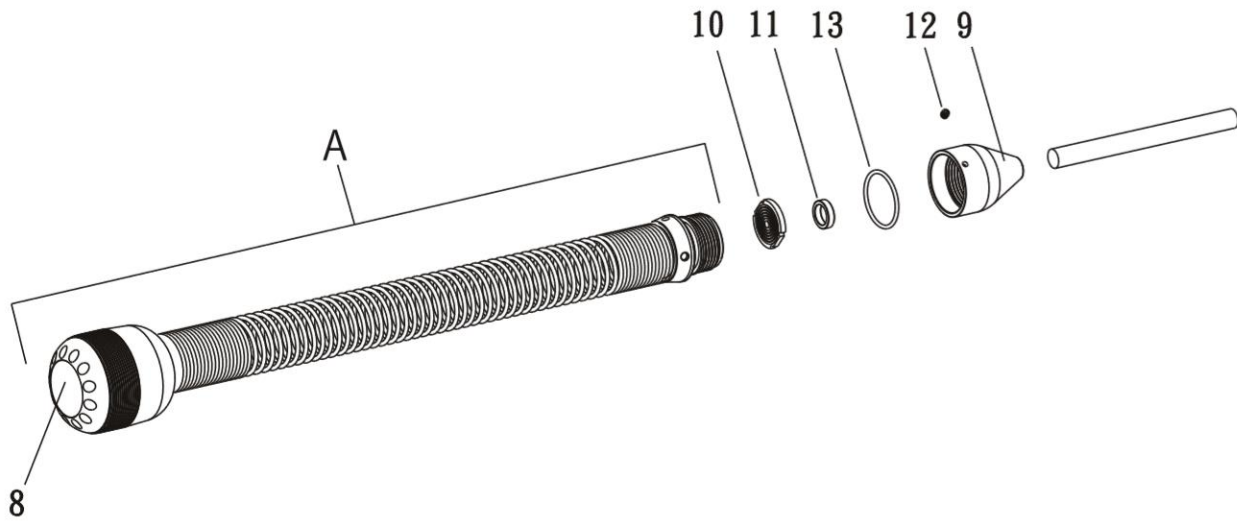

DRUM

Ref.No	Code No	Description	Qty	Remark
1~12 +A+B	TH820	Camera Cable 2820 Drum set	1	Set
1+11+12	TH821	Drum 2820	1	Without Cable
2	TH822	Cable 2820 without Camera	1	Without Camera
2+10	TH812	Cable 2820 with Camera	1	With Camera
3	TH295	Slip Ring 10B	1	2515, 2820 共通
4	TH813	Curly Extension Cable	1	
5	TH825	Mounting Ball 2820	1	
6	TH826	Mounting Clamp 2820	1	
7	TH827	Camera Holder 2820	1	With fix screw
8	TH815	Omega Ring	1	
9	TH828	Rubber Pad	4	
11	SS0486	Drum Logo Label 2820	1	
12	SS0489	Drum Machine Label 2820	1	
14	80215	Hex Cap Bolt M3x8	3	
A	TH814	Aluminum Case 2820	1	
B	TH830	Carton Box 2820	1	
C	TH003	AV Cable	1	L:2m
D	IM0504	Operation Manual	1	
	TH823	Meter Counter PCBA 2820	1	

CAMERA

Ref.No	Code No	Description	Qty	Remark
A	TH832	Camera Set 2820	1	Set
8	TH833	Camera Lens 2820	1	Lens only
9	TH834	Connector 2820	1	
10	TH835	Plated Pad PCB 2820	1	
11	TH836	Spacer 2820	1	
12	TH837	Setting Screw M2x2SUS	1	
13	TH838	O-ring for Camera 2820	1	

BODY

CLEAR SCOPE 2820

Ref.No	Code No	Description	Qty	Remark
A	TH811	Clear Scope 2820 Body Unit	1	Set
1+10+8	TH839	Front Cover 2820 Assembly	1	
17	TH840	Front Glass O-ring 2820	1	
19	TH841	Front Glass 2820	1	
18	TH842	Film Switch 2820	1	
24	TH843	Switch PCBA 2820	1	
20	TH844	LCD Panel 2820	1	
3	TH845	PCB Support Stand 2820	1	
21+22+23	TH846	Main PCBA 2820	1	
16	TH847	Frame O-ring 2820	1	
12	TH848	Side Rubber Cover 2820	1	
15	TH849	8pin Connector 2820	1	
14	TH850	Battery 2820 (3500mAh 3.7V)	1	
13	TH851	Battery Cover O-ring 2820	1	
4	TH852	Battery Cover 2820	1	
5+6+7	TH853	Monitor Stand 2820	1	
2+9+11	TH854	Monitor Back Cover 2820	1	
25	SS0487	Body Unit Machine Label 2820	1	
26	TH855	Cable A 2820	1	To connect 21& 22
27	TH856	Cable B 2820	1	To connect 21& 24
28	TH857	Cable C 2820	1	To connect 21& 14
29	TH858	Screw M2.3x6	10	
30	TH859	Screw M2.8x8	2	
31	TH860	Screw M3x8	11	
32	TH861	Screw M3x12	7	
33	TH862	Screw M3x10	8	
34	TH863	Screw M3x12 Magnetism	4	