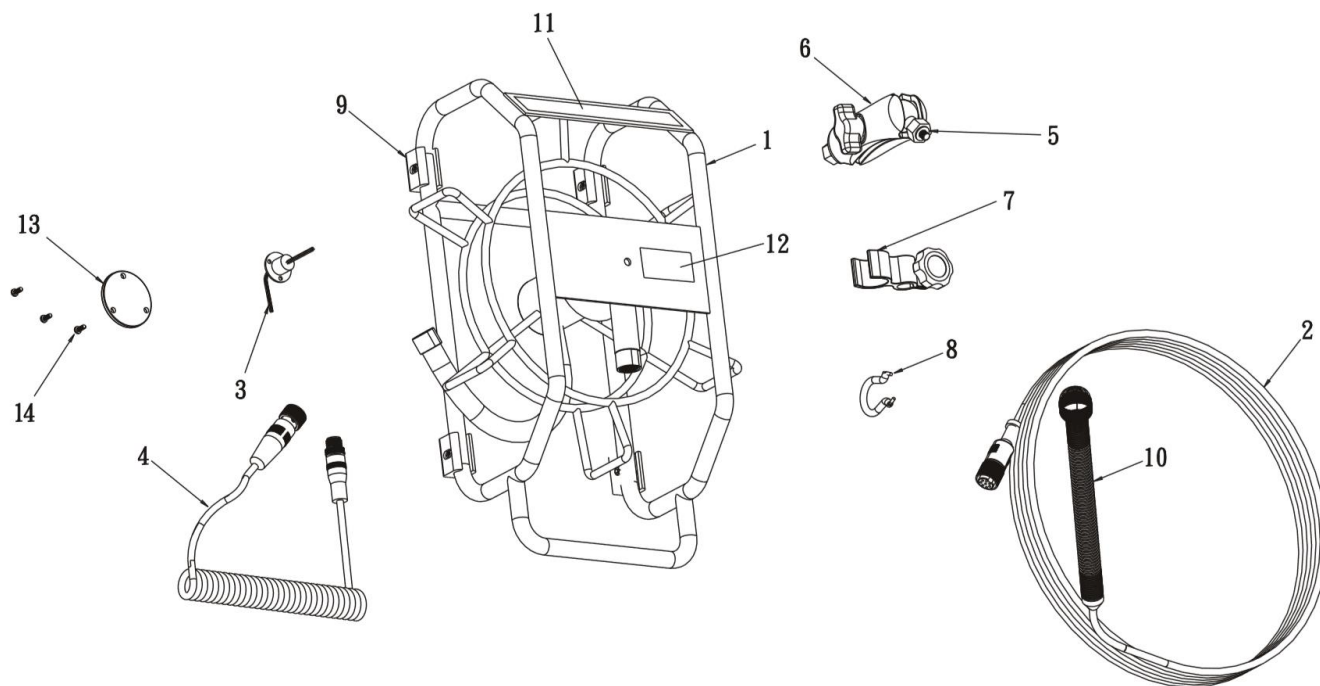

DRUM

Ref.No	Code No	Description	Qty	Remark
1~12 +A+B	TH820	Camera Cable 2820 Drum set	1	Set
1+11+12	TH821	Drum 2820	1	Without Cable
2	TH822	Cable 2820 without Camera	1	Without Camera
2+10	TH812	Cable 2820 with Camera	1	With Camera
3	TH295	Slip Ring 10B	1	2515, 2820 共通
4	TH813	Curly Extension Cable	1	
5	TH825	Mounting Ball 2820	1	
6	TH826	Mounting Clamp 2820	1	
7	TH827	Camera Holder 2820	1	With fix screw
8	TH815	Omega Ring	1	
9	TH828	Rubber Pad	4	
11	SS0486	Drum Logo Label 2820	1	
12	SS0489	Drum Machine Label 2820	1	
14	80215	Hex Cap Bolt M3x8	3	
A	TH814	Aluminum Case 2820	1	
B	TH830	Carton Box 2820	1	
C	TH003	AV Cable	1	L:2m
D	IM0504	Operation Manual	1	
	TH823	Meter Counter PCBA 2820	1	

CAMERA

Ref.No	Code No	Description	Qty	Remark
A	TH832	Camera Set 2820	1	Set
8	TH833	Camera Lens 2820	1	Lens only
9	TH834	Connector 2820	1	
10	TH835	Plated Pad PCB 2820	1	
11	TH836	Spacer 2820	1	
12	TH837	Setting Screw M2x2SUS	1	
13	TH838	O-ring for Camera 2820	1	

BODY

CLEAR SCOPE 2820

Ref.No	Code No	Description	Qty	Remark
A	TH811	Clear Scope 2820 Body Unit	1	Set
1+10+8	TH839	Front Cover 2820 Assembly	1	
17	TH840	Front Glass O-ring 2820	1	
19	TH841	Front Glass 2820	1	
18	TH842	Film Switch 2820	1	
24	TH843	Switch PCBA 2820	1	
20	TH844	LCD Panel 2820	1	
3	TH845	PCB Support Stand 2820	1	
21+22+23	TH846	Main PCBA 2820	1	
16	TH847	Frame O-ring 2820	1	
12	TH848	Side Rubber Cover 2820	1	
15	TH849	8pin Connector 2820	1	
14	TH850	Battery 2820 (3500mAh 3.7V)	1	
13	TH851	Battery Cover O-ring 2820	1	
4	TH852	Battery Cover 2820	1	
5+6+7	TH853	Monitor Stand 2820	1	
2+9+11	TH854	Monitor Back Cover 2820	1	
25	SS0487	Body Unit Machine Label 2820	1	
26	TH855	Cable A 2820	1	To connect 21& 22
27	TH856	Cable B 2820	1	To connect 21& 24
28	TH857	Cable C 2820	1	To connect 21& 14
29	TH858	Screw M2.3x6	10	
30	TH859	Screw M2.8x8	2	
31	TH860	Screw M3x8	11	
32	TH861	Screw M3x12	7	
33	TH862	Screw M3x10	8	
34	TH863	Screw M3x12 Magnetism	4	