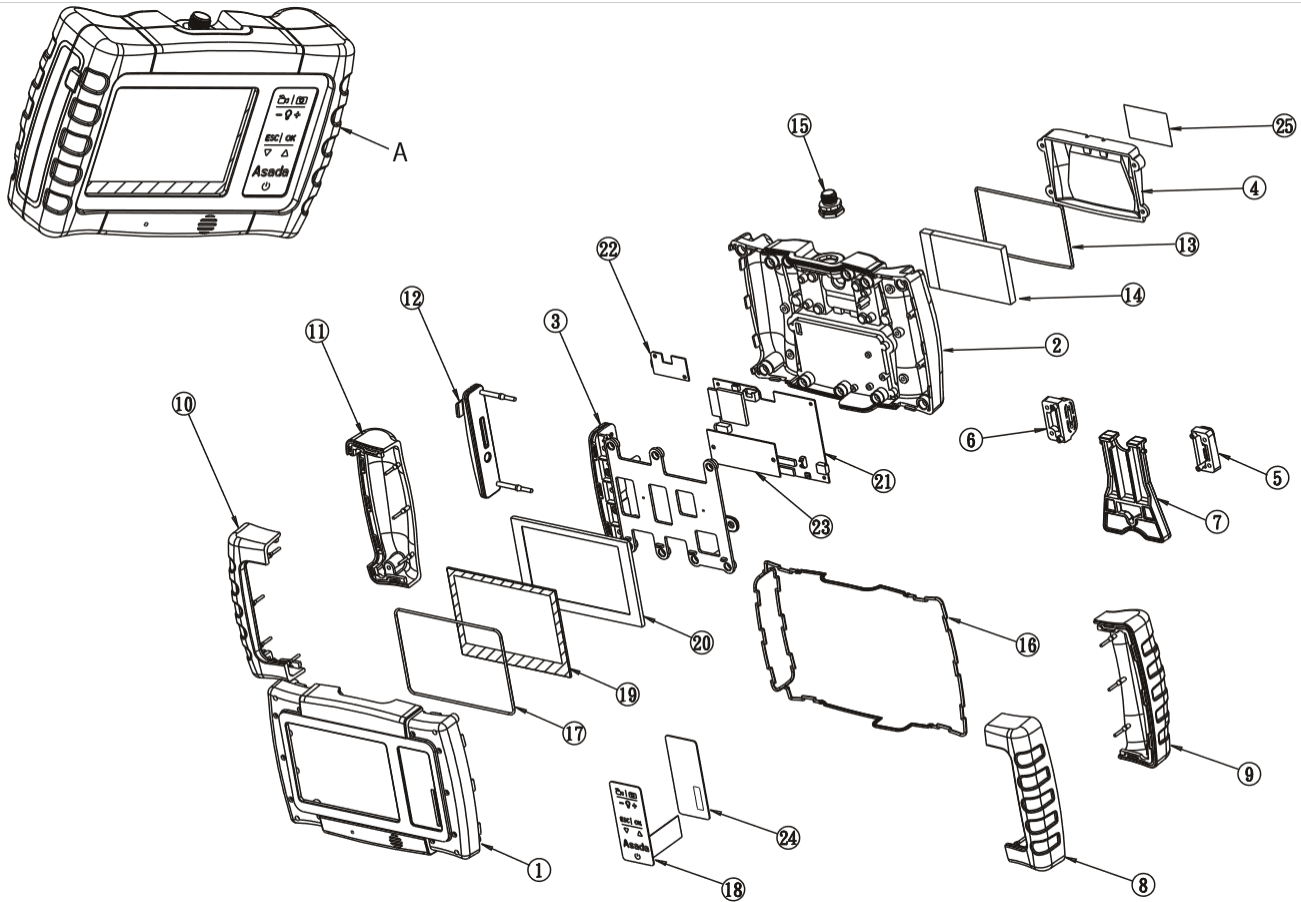

DRUM

Ref.No	Code No	Description	Qty	Remark
1~12 +A+B	TH820	Camera Cable 2820 Drum set	1	Set
1+11+12	TH821	Drum 2820	1	Without Cable
2	TH822	Cable 2820 without Camera	1	Without Camera
2+10	TH812	Cable 2820 with Camera	1	With Camera
3	TH295	Slip Ring 10B	1	2515, 2820 共通
4	TH813	Curly Extension Cable	1	
5	TH825	Mounting Ball 2820	1	
6	TH826	Mounting Clamp 2820	1	
7	TH827	Camera Holder 2820	1	With fix screw
8	TH815	Omega Ring	1	
9	TH828	Rubber Pad	4	
11	SS0486	Drum Logo Label 2820	1	
12	SS0489	Drum Machine Label 2820	1	
14	80215	Hex Cap Bolt M3x8	3	
A	TH814	Aluminum Case 2820	1	
B	TH830	Carton Box 2820	1	
C	TH003	AV Cable	1	L:2m
D	IM0504	Operation Manual	1	
	TH823	Meter Counter PCBA 2820	1	

CAMERA

Ref.No	Code No	Description	Qty	Remark
A	TH832	Camera Set 2820	1	Set
8	TH833	Camera Lens 2820	1	Lens only
9	TH834	Connector 2820	1	
10	TH835	Plated Pad PCB 2820	1	
11	TH836	Spacer 2820	1	
12	TH837	Setting Screw M2x2SUS	1	
13	TH838	O-ring for Camera 2820	1	

BODY

CLEAR SCOPE 2820

Ref.No	Code No	Description	Qty	Remark
A	TH811	Clear Scope 2820 Body Unit	1	Set
1+10+8	TH839	Front Cover 2820 Assembly	1	
17	TH840	Front Glass O-ring 2820	1	
19	TH841	Front Glass 2820	1	
18	TH842	Film Switch 2820	1	
24	TH843	Switch PCBA 2820	1	
20	TH844	LCD Panel 2820	1	
3	TH845	PCB Support Stand 2820	1	
21+22+23	TH846	Main PCBA 2820	1	
16	TH847	Frame O-ring 2820	1	
12	TH848	Side Rubber Cover 2820	1	
15	TH849	8pin Connector 2820	1	
14	TH850	Battery 2820 (3500mAh 3.7V)	1	
13	TH851	Battery Cover O-ring 2820	1	
4	TH852	Battery Cover 2820	1	
5+6+7	TH853	Monitor Stand 2820	1	
2+9+11	TH854	Monitor Back Cover 2820	1	
25	SS0487	Body Unit Machine Label 2820	1	
26	TH855	Cable A 2820	1	To connect 21& 22
27	TH856	Cable B 2820	1	To connect 21& 24
28	TH857	Cable C 2820	1	To connect 21& 14
29	TH858	Screw M2.3x6	10	
30	TH859	Screw M2.8x8	2	
31	TH860	Screw M3x8	11	
32	TH861	Screw M3x12	7	
33	TH862	Screw M3x10	8	
34	TH863	Screw M3x12 Magnetism	4	