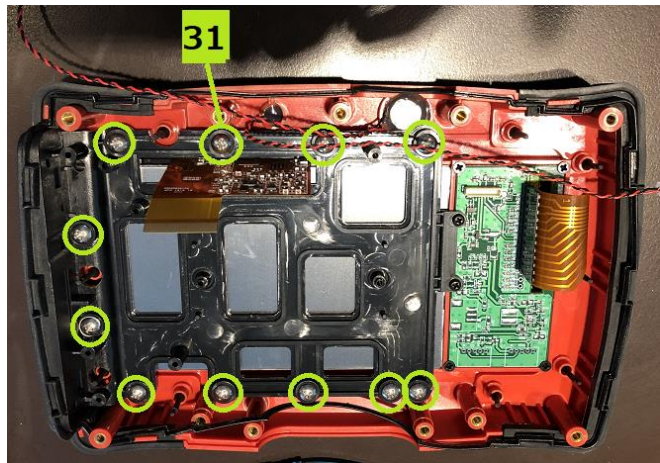

DRUM

Ref.No	Code No	Description	Qty	Remark
1~12 +A+B	TH820	Camera Cable 2820 Drum set	1	Set
1+11+12	TH821	Drum 2820	1	Without Cable
2	TH822	Cable 2820 without Camera	1	Without Camera
2+10	TH812	Cable 2820 with Camera	1	With Camera
3	TH295	Slip Ring 10B	1	2515, 2820 共通
4	TH813	Curly Extension Cable	1	
5	TH825	Mounting Ball 2820	1	
6	TH826	Mounting Clamp 2820	1	
7	TH827	Camera Holder 2820	1	With fix screw
8	TH815	Omega Ring	1	
9	TH828	Rubber Pad	4	
11	SS0486	Drum Logo Label 2820	1	
12	SS0489	Drum Machine Label 2820	1	
14	80215	Hex Cap Bolt M3x8	3	
A	TH814	Aluminum Case 2820	1	
B	TH830	Carton Box 2820	1	
C	TH003	AV Cable	1	L:2m
D	IM0504	Operation Manual	1	
	TH823	Meter Counter PCBA 2820	1	

CAMERA

Ref.No	Code No	Description	Qty	Remark
A	TH832	Camera Set 2820	1	Set
8	TH833	Camera Lens 2820	1	Lens only
9	TH834	Connector 2820	1	
10	TH835	Plated Pad PCB 2820	1	
11	TH836	Spacer 2820	1	
12	TH837	Setting Screw M2x2SUS	1	
13	TH838	O-ring for Camera 2820	1	

BODY

CLEAR SCOPE 2820

Ref.No	Code No	Description	Qty	Remark
A	TH811	Clear Scope 2820 Body Unit	1	Set
1+10+8	TH839	Front Cover 2820 Assembly	1	
17	TH840	Front Glass O-ring 2820	1	
19	TH841	Front Glass 2820	1	
18	TH842	Film Switch 2820	1	
24	TH843	Switch PCBA 2820	1	
20	TH844	LCD Panel 2820	1	
3	TH845	PCB Support Stand 2820	1	
21+22+23	TH846	Main PCBA 2820	1	
16	TH847	Frame O-ring 2820	1	
12	TH848	Side Rubber Cover 2820	1	
15	TH849	8pin Connector 2820	1	
14	TH850	Battery 2820 (3500mAh 3.7V)	1	
13	TH851	Battery Cover O-ring 2820	1	
4	TH852	Battery Cover 2820	1	
5+6+7	TH853	Monitor Stand 2820	1	
2+9+11	TH854	Monitor Back Cover 2820	1	
25	SS0487	Body Unit Machine Label 2820	1	
26	TH855	Cable A 2820	1	To connect 21& 22
27	TH856	Cable B 2820	1	To connect 21& 24
28	TH857	Cable C 2820	1	To connect 21& 14
29	TH858	Screw M2.3x6	10	
30	TH859	Screw M2.8x8	2	
31	TH860	Screw M3x8	11	
32	TH861	Screw M3x12	7	
33	TH862	Screw M3x10	8	
34	TH863	Screw M3x12 Magnetism	4	